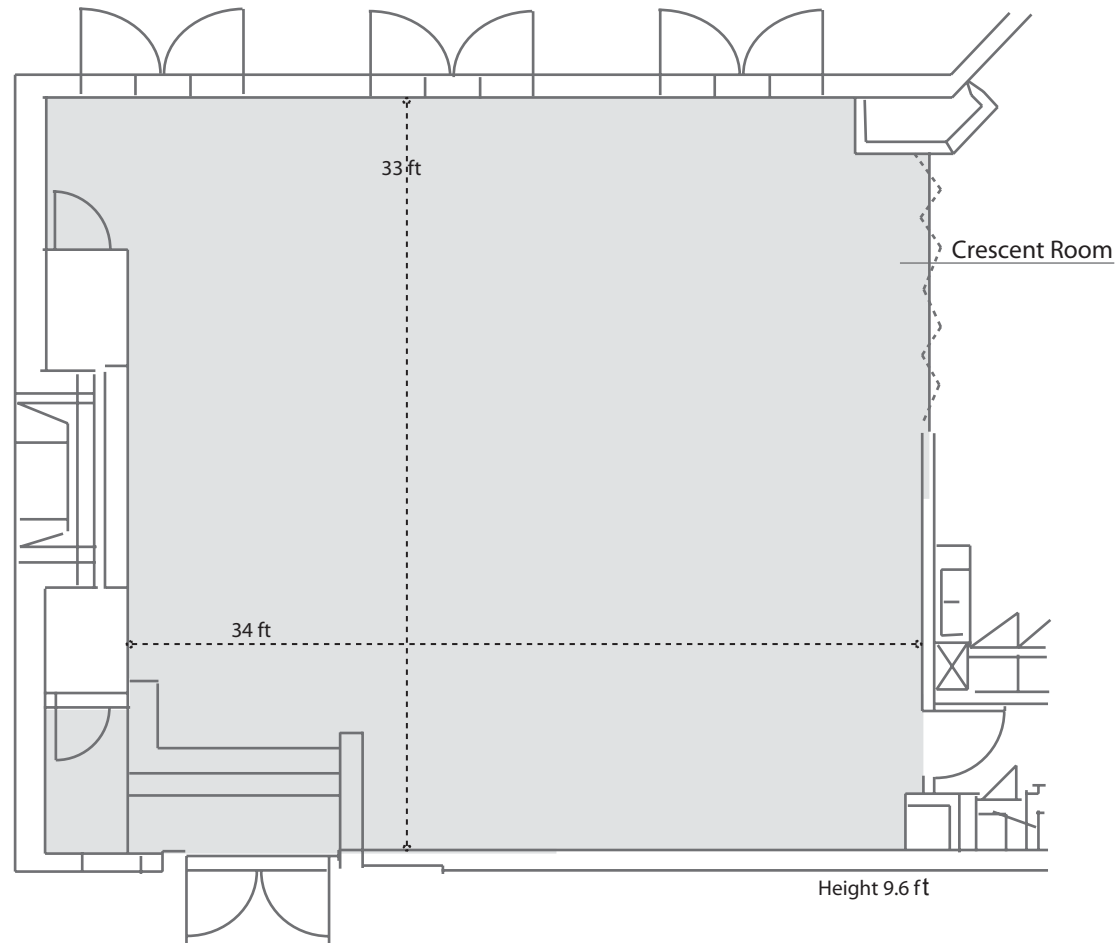

CRESCENT ROOM

HOTEL PARK CITY

SKI • GOLF • SPA • RESORT