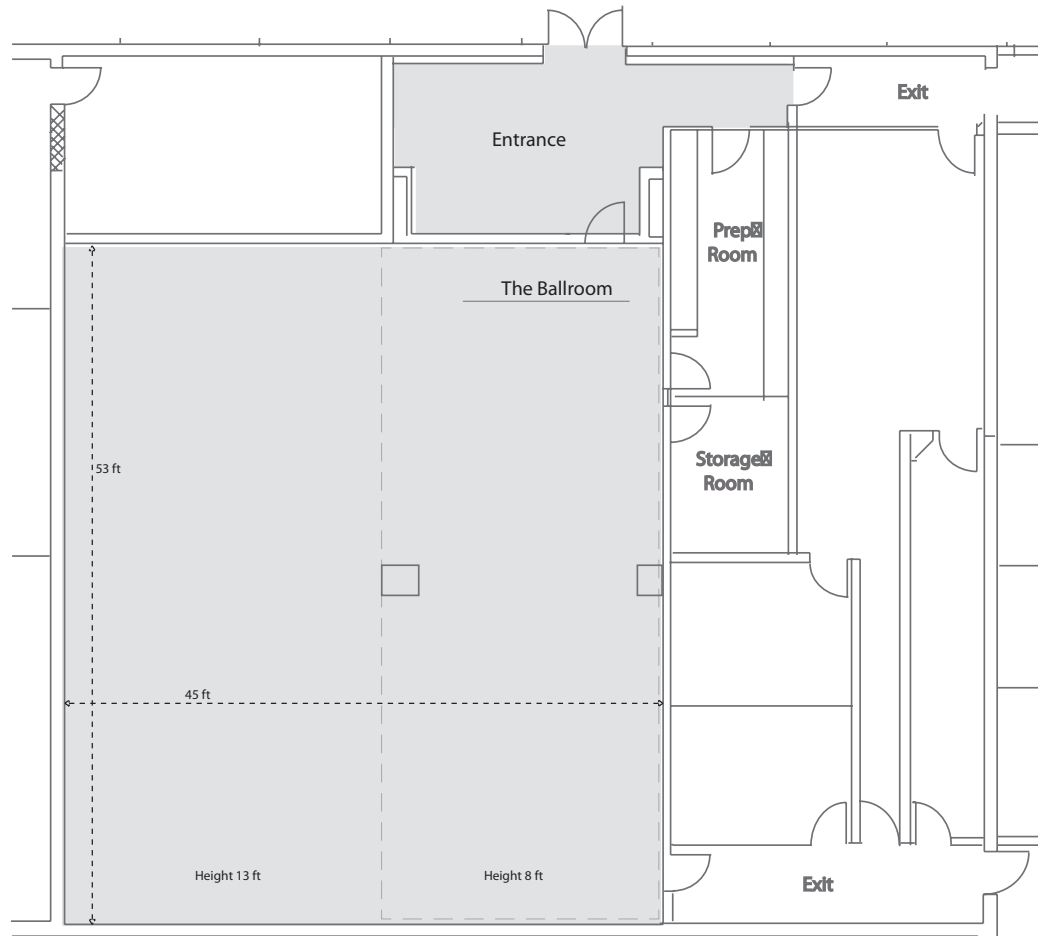

BALLROOM

HOTEL PARK CITY

SKI • GOLF • SPA • RESORT