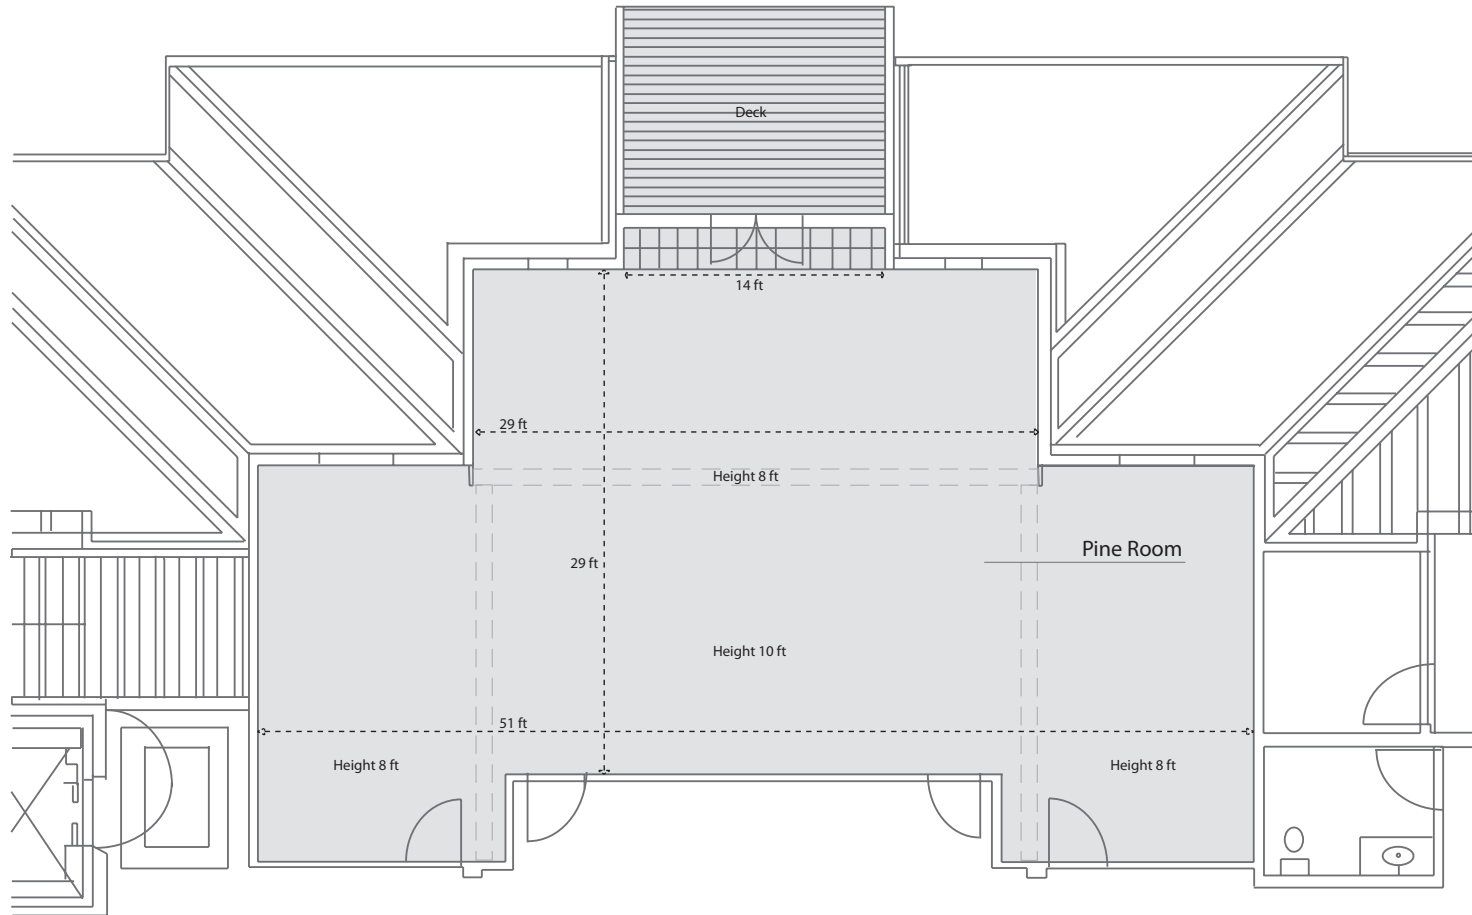

PINE ROOM

HOTEL PARK CITY

SKI • GOLF • SPA • RESORT