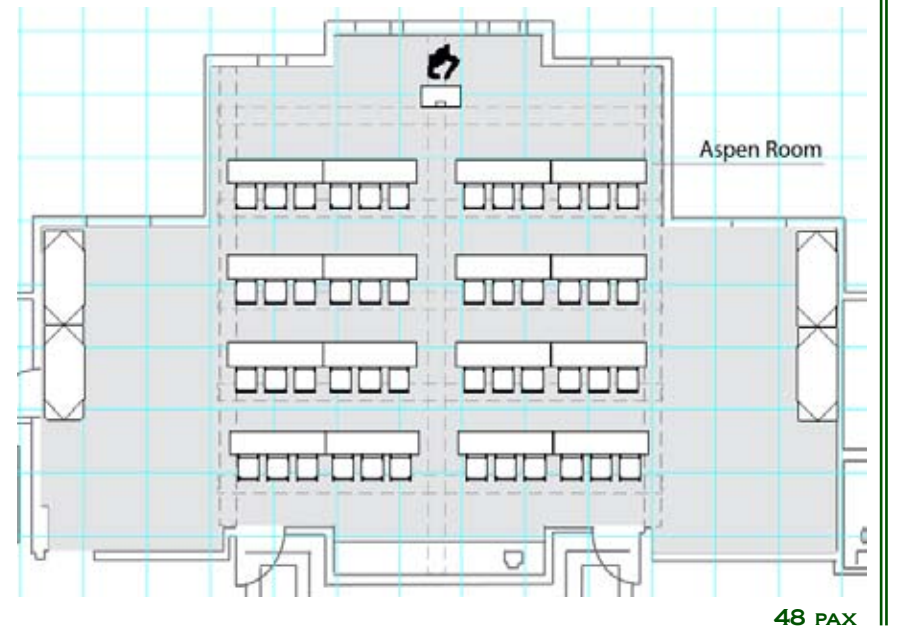

ASPEN ROOM

THEATER

CLASSROOM

SKI • GOLF • SPA • RESORT