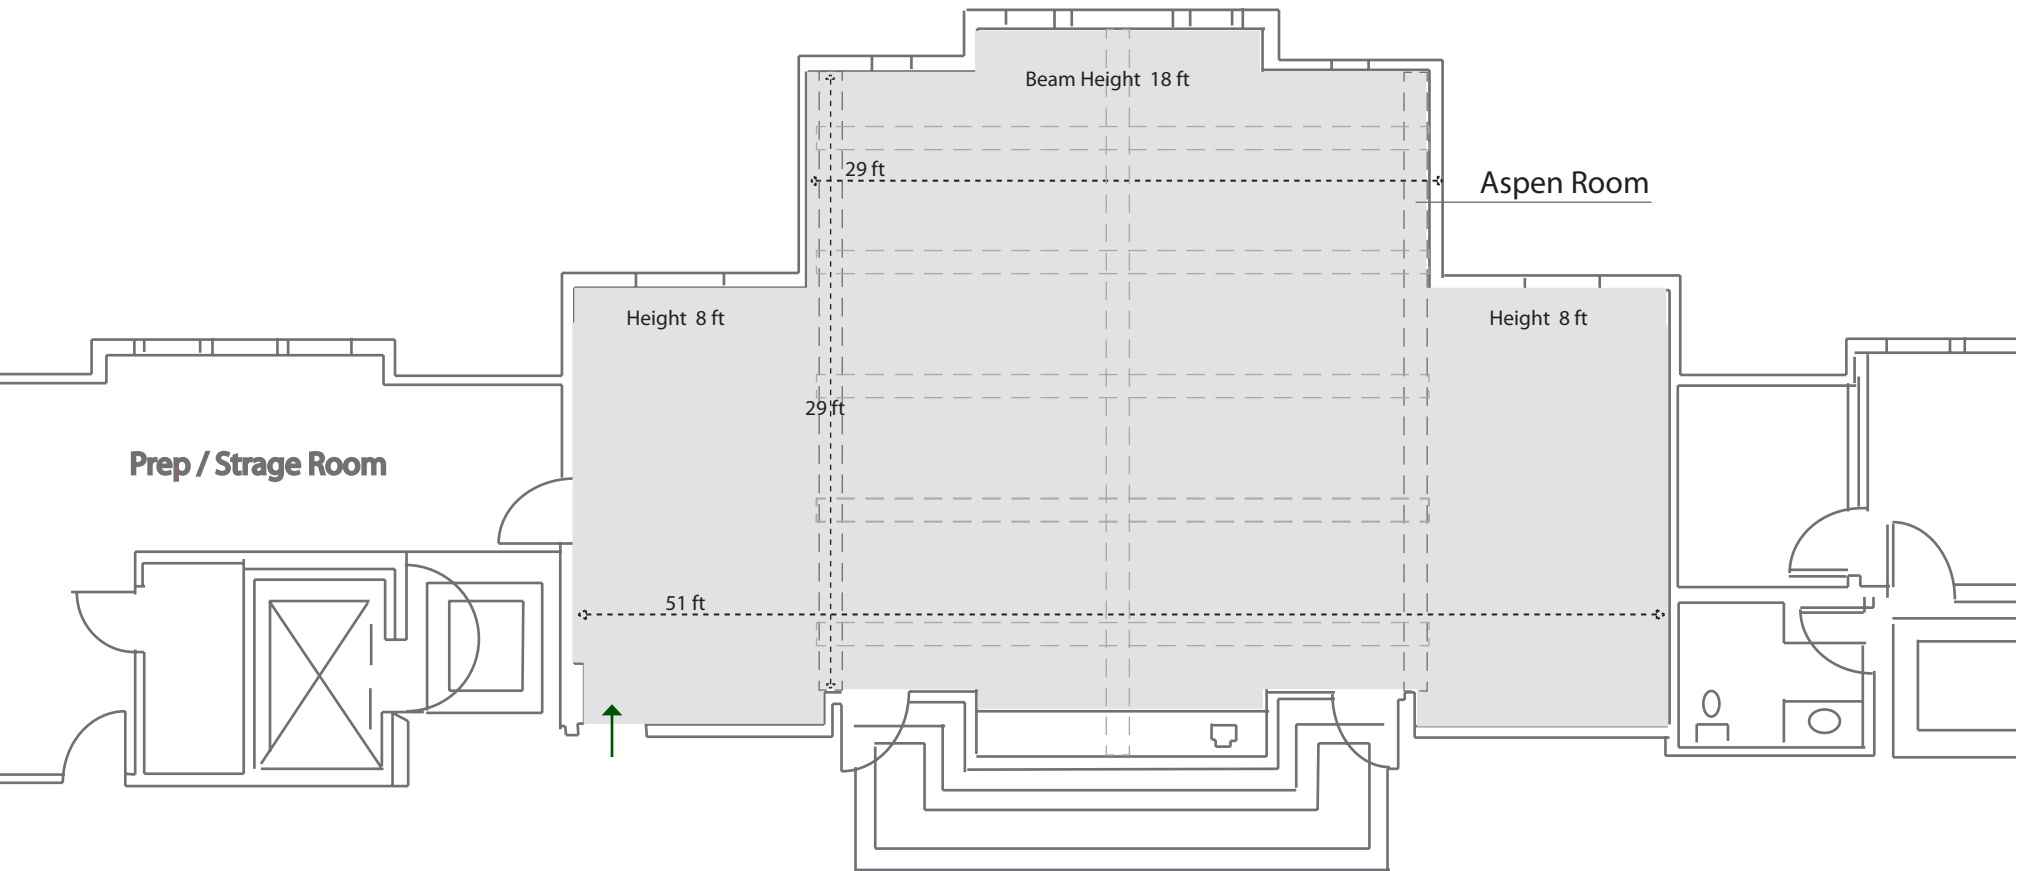

ASPEN ROOM

HOTEL PARK CITY

SKI • GOLF • SPA • RESORT