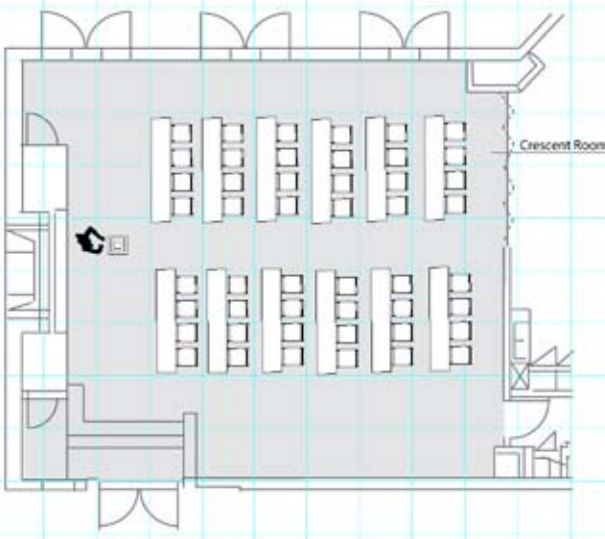

CLASSROOM

48 PAX