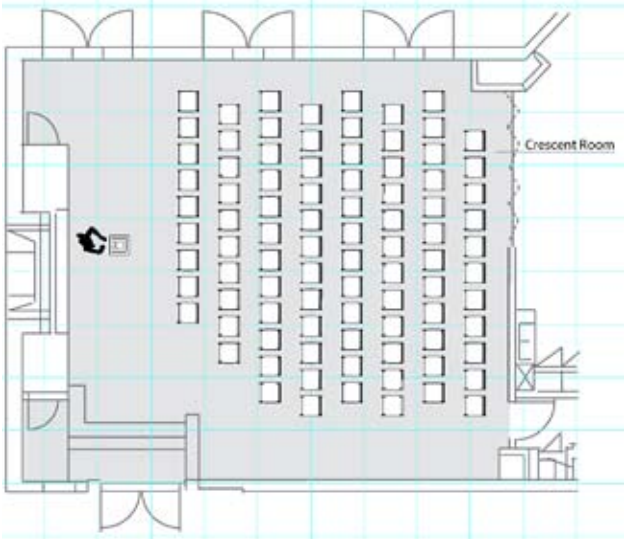

CRESCENT ROOM

THEATER

90 PAX