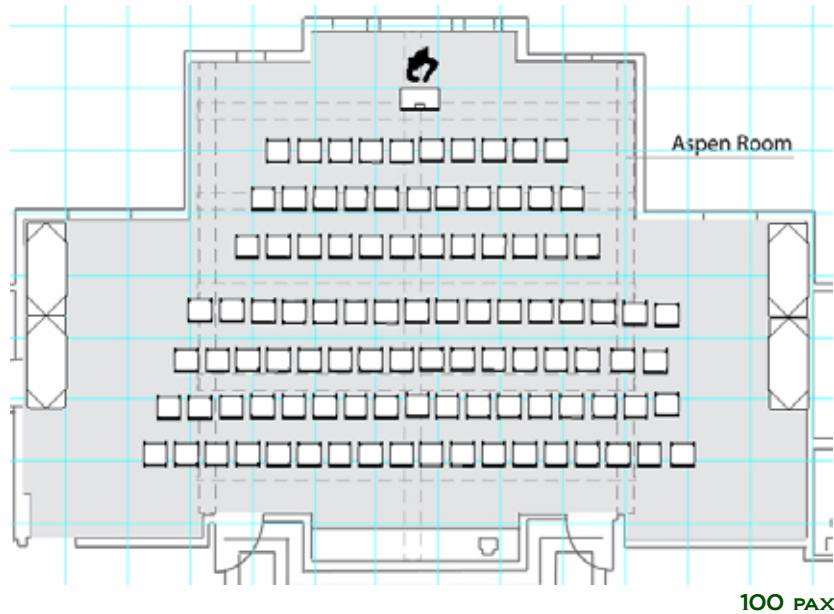

ASPEN ROOM

THEATER