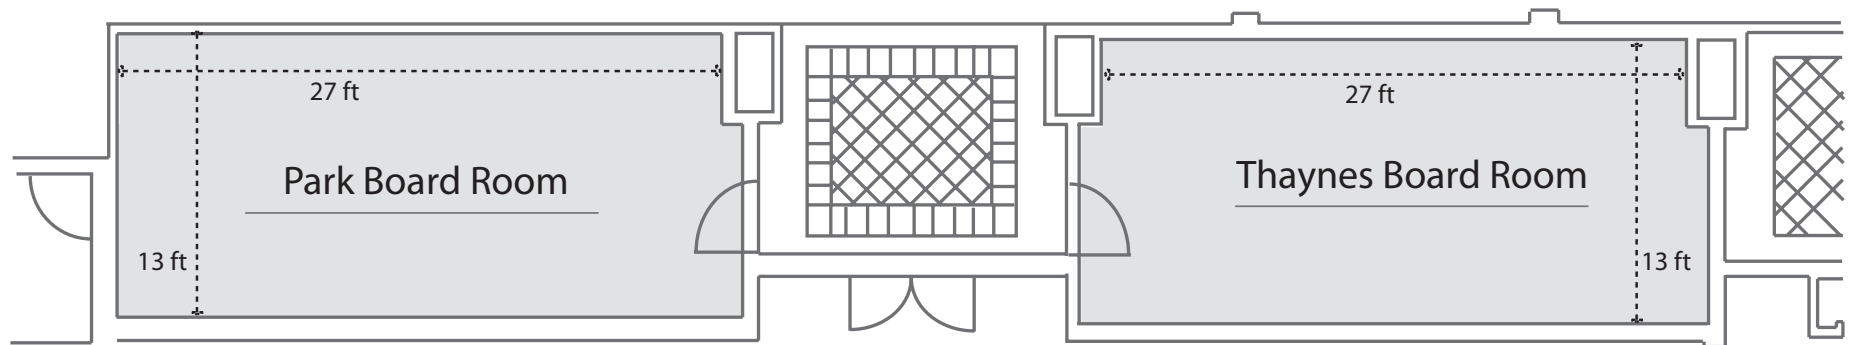

BOARD ROOMS

SKI • GOLF • SPA • RESORT