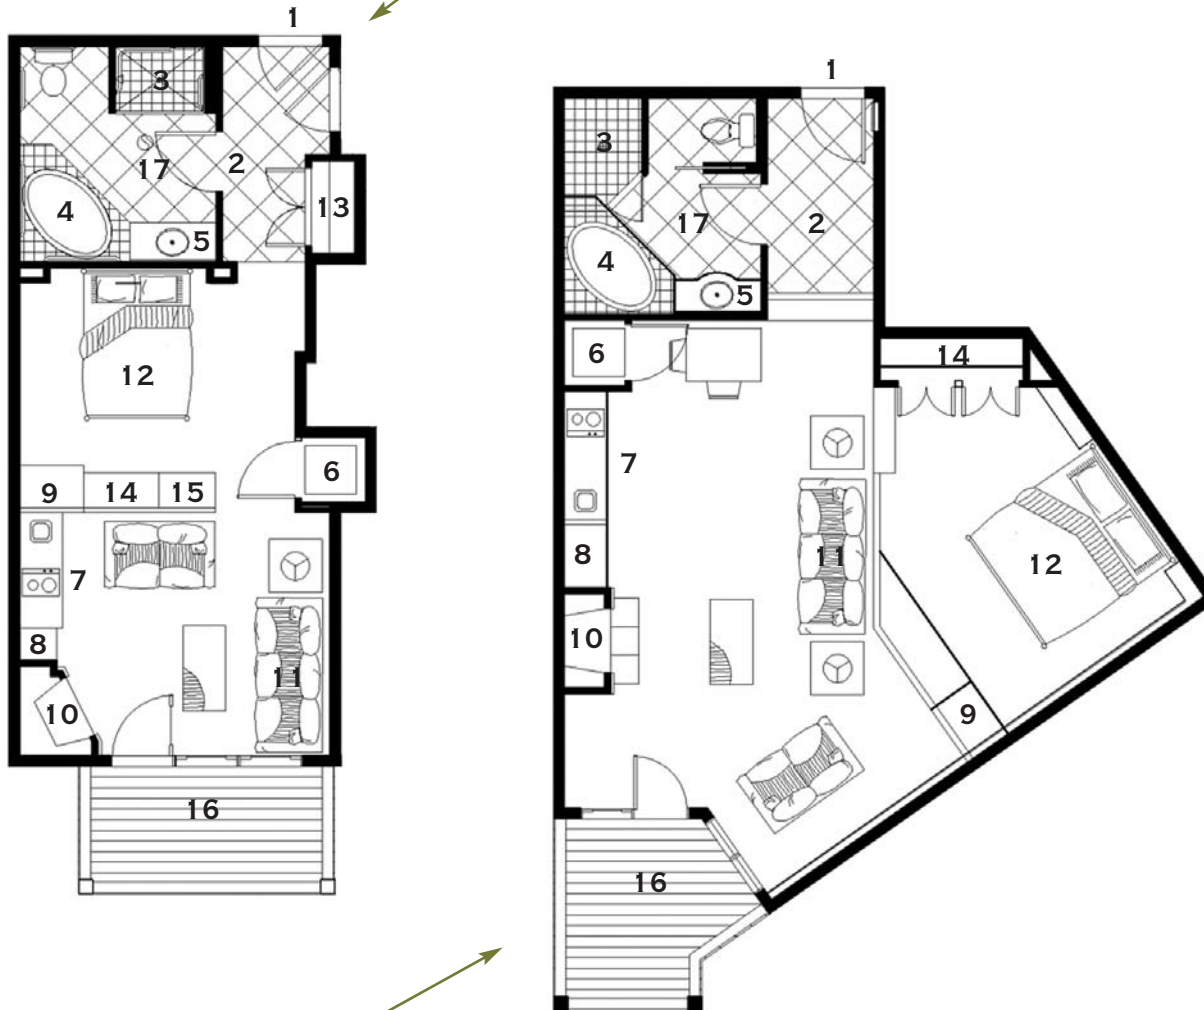

EXECUTIVE SUITE (TYPICAL)

480-526 SQUARE FEET

SUITE AMENITIES

1. Entry
2. Slate Flooring
3. European Shower
4. Jacuzzi Tub
5. Custom Vanity
6. Stacking Washer and Dryer
7. Kitchenette with Sink, Dishwasher, Cooktop, Convection Microwave and Under Cabinet Refrigerator
8. TV/Bose™/DVD
9. TV/Armoire
10. Fireplace
11. Custom Sleeper Sofa and Love Seat
12. King Size Bed
13. Closet
14. Desk
15. Dresser
16. Exterior Balcony
17. Bath

DELUXE EXECUTIVE SUITE (TYPICAL)

628-709 SQUARE FEET * ROOMS 103, 217, 314