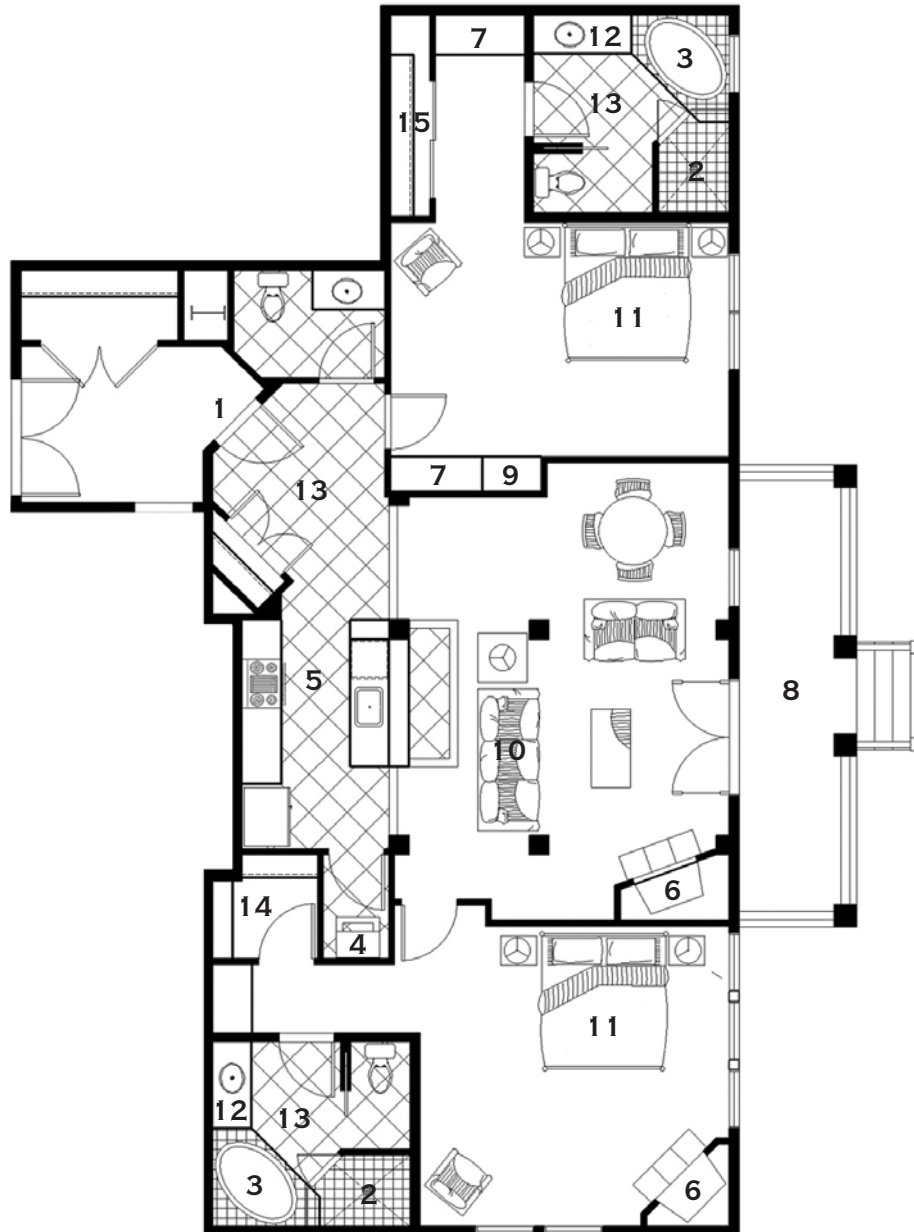

TWO-BEDROOM SUITE

1,483 SQUARE FEET * ROOM 114

SUITE AMENITIES

1. Entry
2. European shower
3. Jacuzzi Tub
4. Stacking Washer and Dryer
5. Kitchen with Sink, Dishwasher, Range, Convection Microwave and Refrigerator
6. Fireplace with TV above
7. Desk
8. Exterior Balcony
9. TV Cabinet/Dresser
10. Custom Sleeper Sofa and Love Seat
11. King Size Bed
12. Custom Vanity
13. Slate/Granite Tile
14. Walk-in Closet
15. Closet